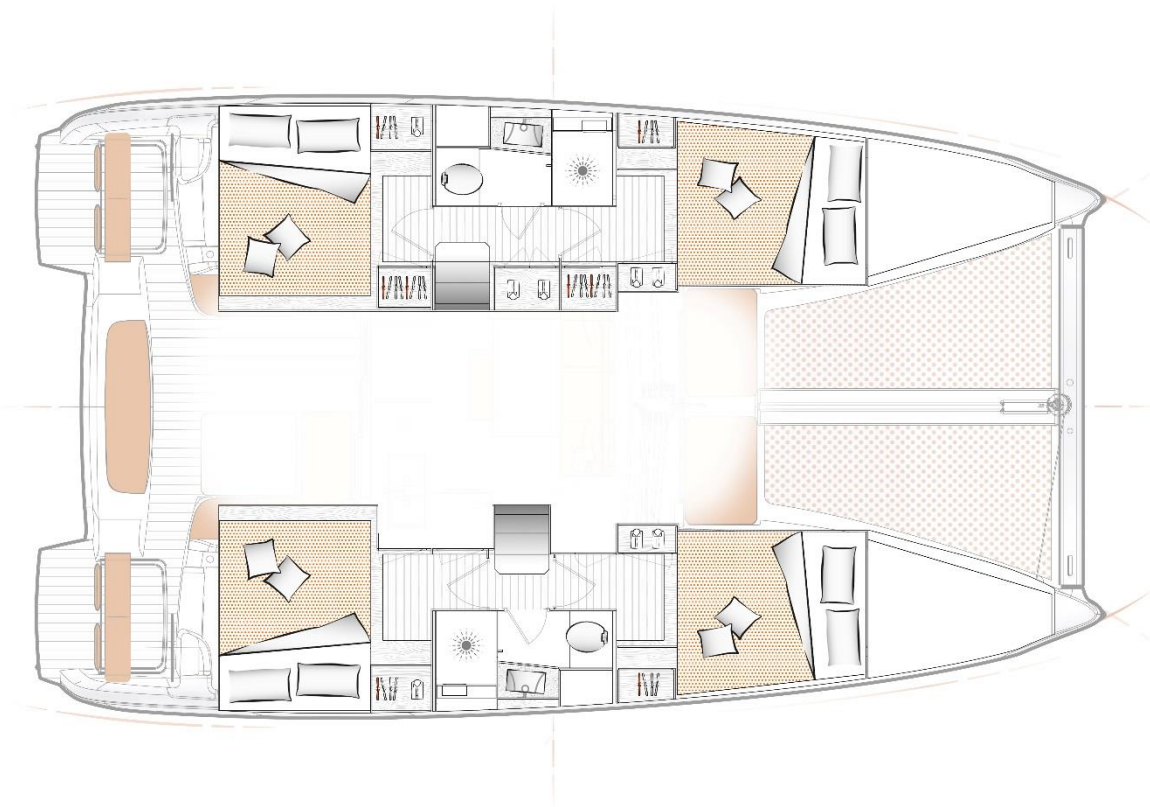

NAVIGATION & ELECTRONICS

GPS CHART PLOTTER	Yes
AUTOPILOT	Yes
VHF	Yes

VERNICOS YACHTS

11 Poseidonos Avenue, 17455, Alimos, GREECE • e: brokerage@vernicos.gr, t: +30 210 9896000